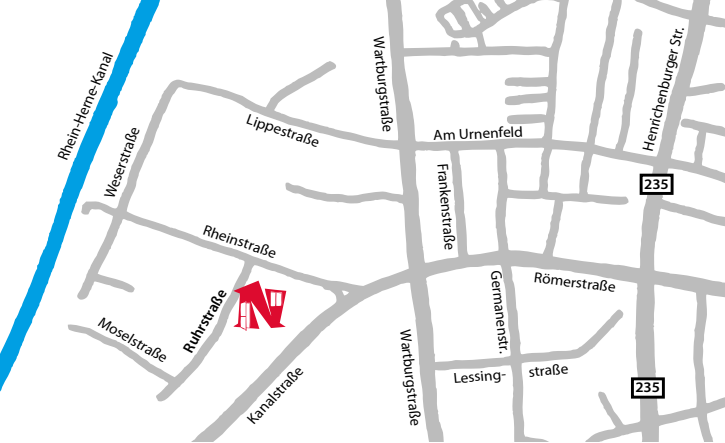

Fenster & Türen **IGGEMEIER**

www.immer-fair-beraten.de

Ruhrstraße 1 · 44579 Castrop-Rauxel
Tel.: 02305-963000 · Fax: 9630001
info@immer-fair-beraten.de

Bürozeiten:

Mo - Do 8.00 - 16.00 Uhr
und nach Vereinbarung

Telefonische Erreichbarkeit:

Mo - Fr 7.00 - 19.00 Uhr

NOTRUF-Service:

02305-963000

(täglich rund um die Uhr)

Raum für Ihre Notizen _____